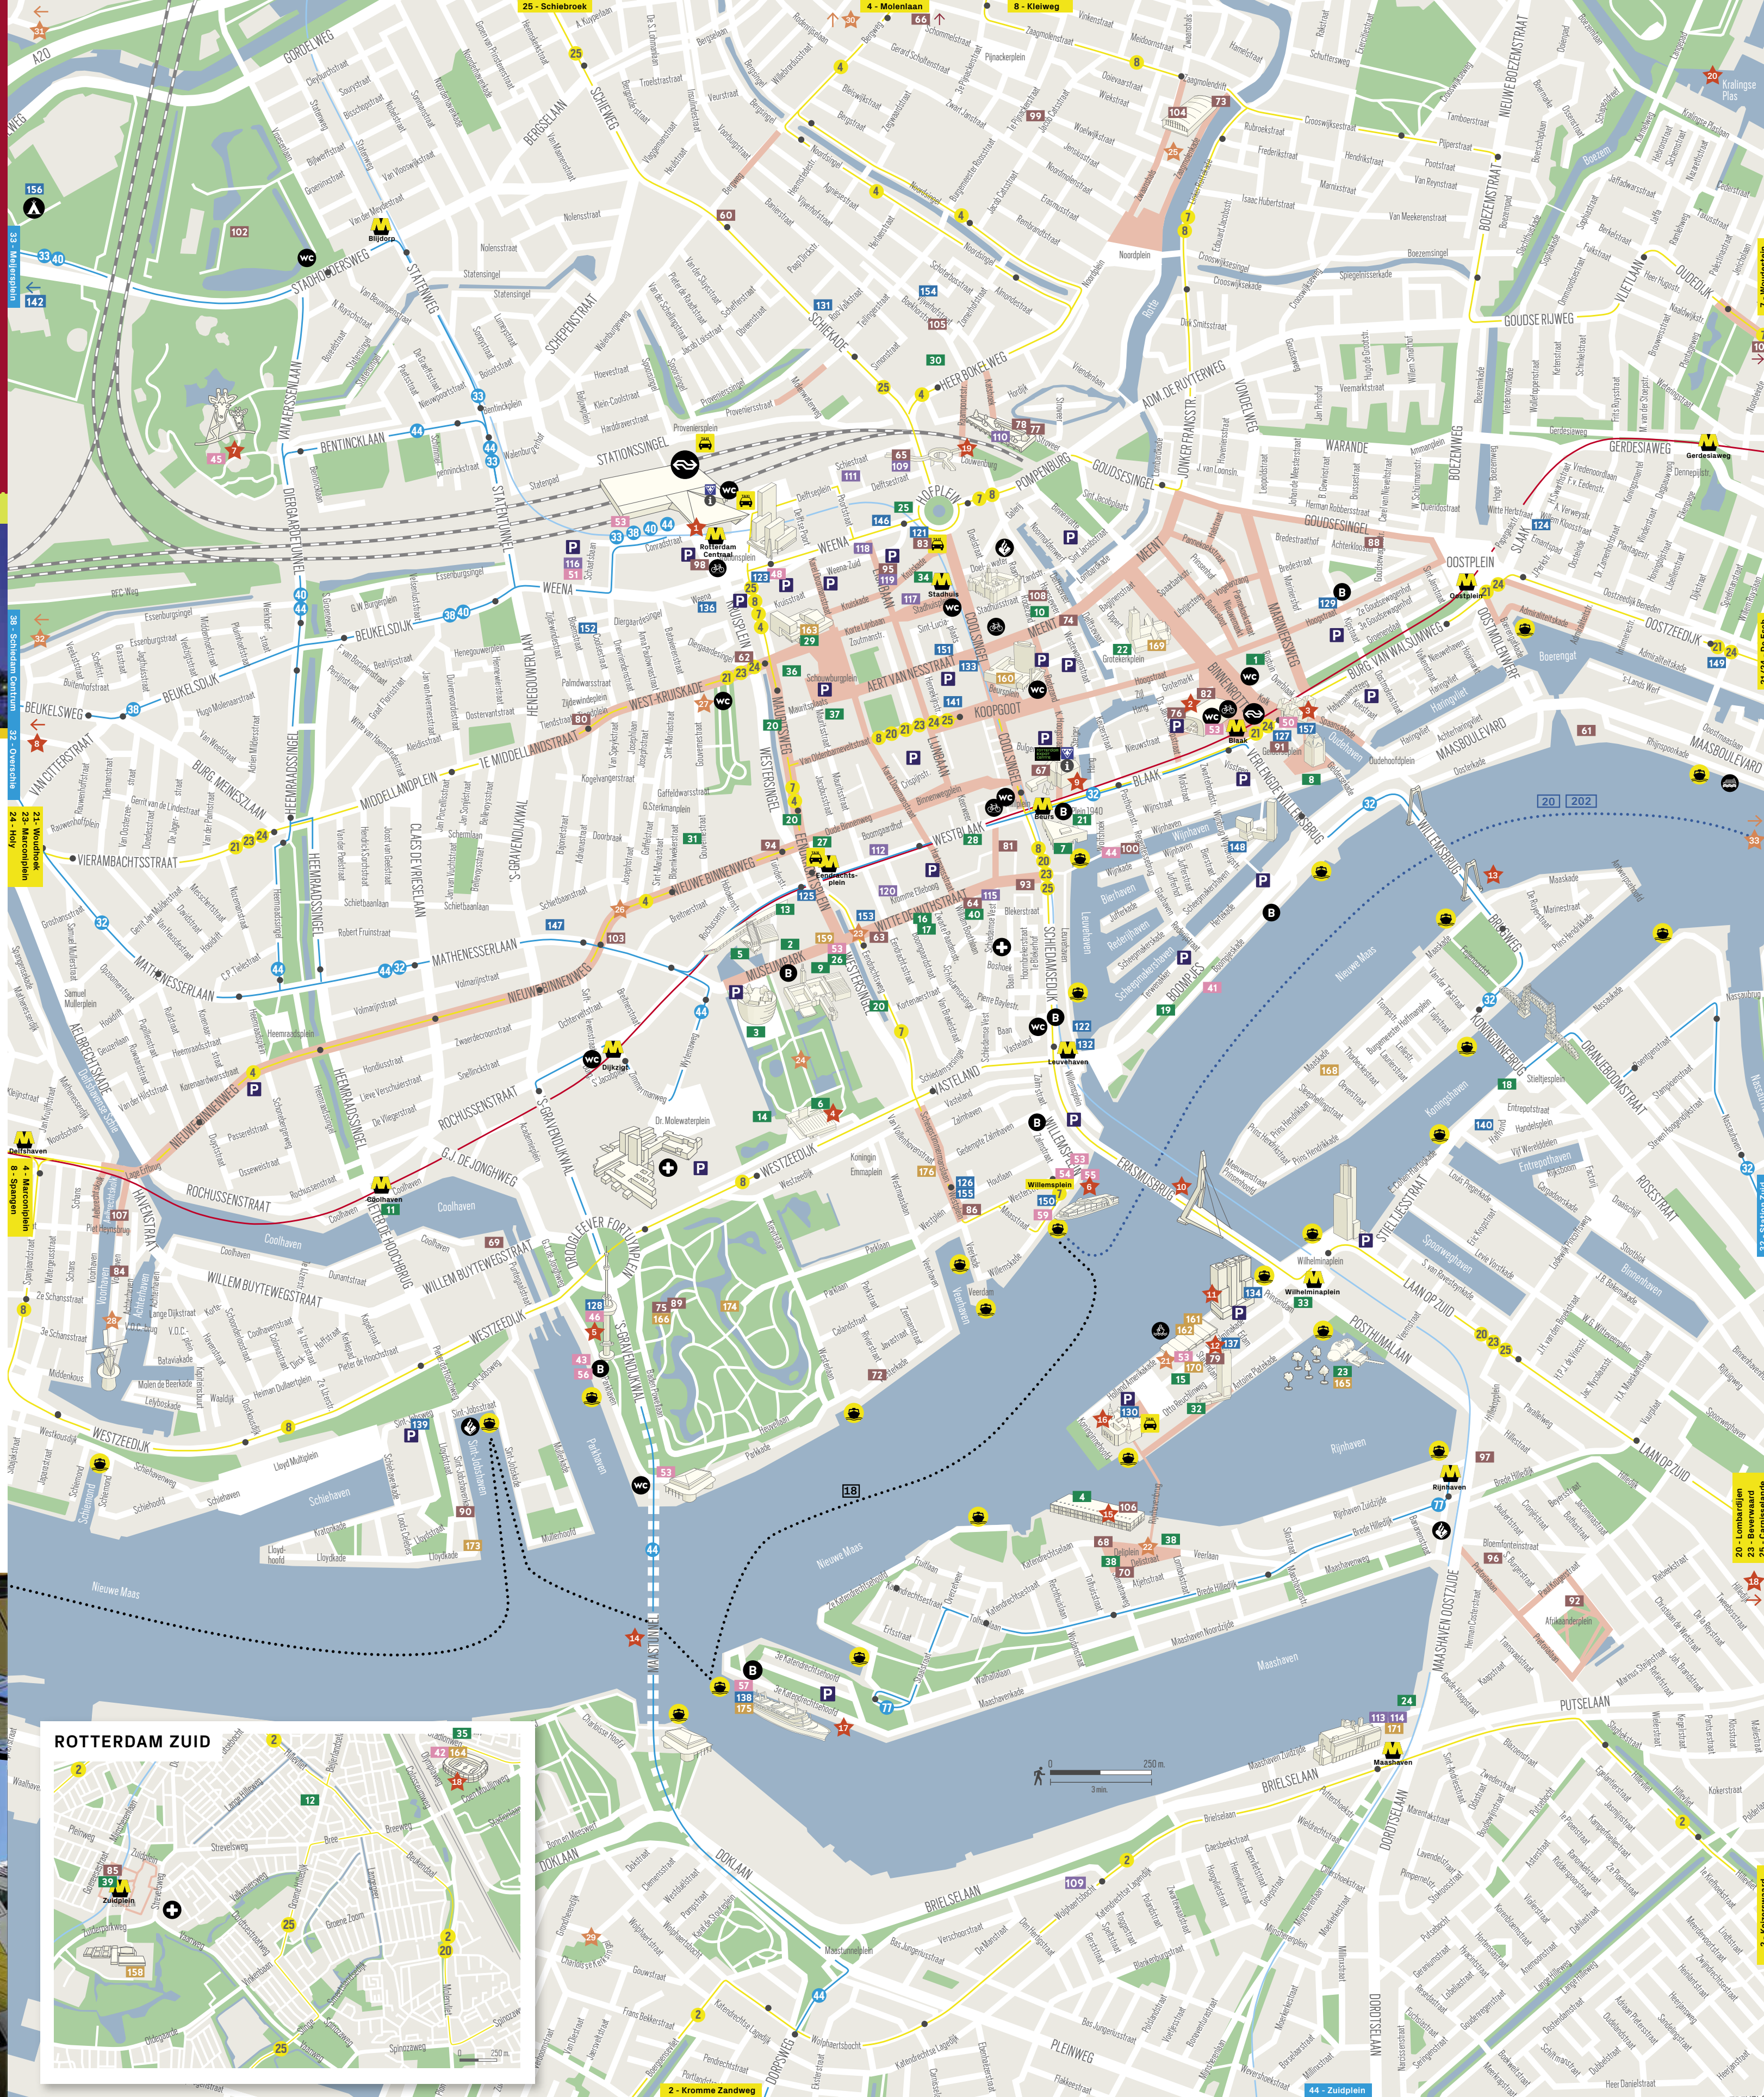

Sightseeing ROTTERDAM

ALL SIGHTSEEING ROTTERDAM ACTIVITIES ARE LOCATED AT PARKHAVEN 9. BUY YOUR TICKETS ONLINE OR ON LOCATION!

WWW.SIGHTSEEINGROTTERDAM.NL

SS ROTTERDAM

THE START OF NEW MEMORIES

Visit the former flagship of the Holland America Line and travel through history to explore what a large cruise ship has to offer. Enjoy a unique overnight stay, lunch, dinner, cocktail or guided tour on board.

www.ssrrotterdam.nl/rotterdamcitymap

3e Katendrechtsehoofd 25, 3072 AM Rotterdam
T 010 - 297 30 90, E info@ssrotterdam.nl
WWW.SSRROTTERDAM.NL

[ssrotterdam](https://www.facebook.com/ssrotterdam) [@ssrotterdamofficial](https://www.instagram.com/ssrotterdamofficial)

BY WESTCORD

SPECTACULAR HARBOUR CRUISE THROUGH EUROPE'S LARGEST PORT

www.spido.nl

GA VOOR MEER INFORMATIE NAAR ONZE WEBSITE [SPIDO.NL](http://WWW.SPIDO.NL) OF BEL 010 - 275 99 88

Kijk-Kubus Museum-cubehouse

Visit this remarkable cube-house

address Overblaak 70
phone 010 - 4142285
www.kubuswoning.nl

Scan this QR-code for a Google Maps location

HIGHLIGHTS

- ★ Rotterdam Centraal
- ★ Markthal
- ★ Kubuswoningen
- ★ Kunsthal Rotterdam
- ★ Euromast
- ★ Spido
- ★ Diergaarde Blijdorp
- ★ Van Nelle Fabriek
- ★ Schiedanshuis (Rotterdam Tourist Information & Rotterdam Discovery)
- ★ Erasmusbrug
- ★ De Rotterdam
- ★ Foodhallen Rotterdam
- ★ Willemsbrug & De Hef (Koningshavenbrug)
- ★ Maastunnel*
- ★ Fenix Food Factory
- ★ Hotel New York
- ★ ss Rotterdam
- ★ Stadion Feijenoord (De Kuip)
- ★ Luchtsingel & Hofbogen
- ★ Kralingse Bos & Plas

AREAS OF INTEREST

- ★ Wilhelminapier
- ★ Katendrecht
- ★ Witte de Withstraat
- ★ Museumplein
- ★ Zwaanshals
- ★ Nieuwe Binnenweg
- ★ West-Kruiskade
- ★ Historisch Delfshaven
- ★ Oud-Charlois

NOT ON THE MAP

- ★ Hillegersberg
- ★ Hoek van Holland / Beach
- ★ Schiedam
- ★ Kinderdijk

LEGENDA / LEGEND

- Tram met halte / Tram with stop
- Bus met halte / Bus with stop
- Metrostation
- Treinstation
- Waterbus to RDM/Heijplaat
- Waterbus to Kinderdijk / Dordrecht
- Levendige straten / Popular streets
- Parkeren / Parking
- Fietsenstalling / Bike Parking
- Watertaxi
- Taxi
- Bus parking
- Trein / Train
- Politie / Police
- Ziekenhuis / Hospital
- Public toilet
- Camping
- Rivercruises
- Cruise Terminal
- Rotterdam Tourist Information
- Rotterdam Expat Centre

Welcome to de Bijenkorf

Rotterdam's finest department store

Home to exclusive brands such as Burberry, Max Mara, Saint Laurent, Marc Jacobs, Hugo Boss and Charlotte Tilbury. The department store offers an unrivalled assortment of fashion, jewellery, leather goods and more.

For opening hours, more information and other store locations: debijenkorf.nl/international

Coölingel 108, Rotterdam city centre

DISCOVER ROTTERDAM. MAKE IT HAPPEN.

OFFICIAL ROTTERDAM CITYMAP

ROTTERDAM. MAKE IT HAPPEN.

ROTTERDAM TOURIST INFORMATION